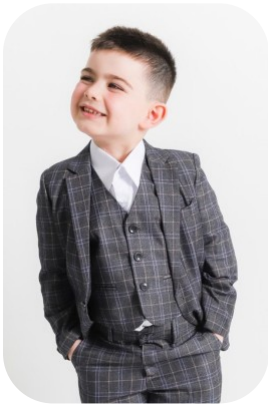

Lewis Shah Ali

Age: 0-5	Height: 3ft9inch	Eye Colour: Hazel	Accent: Northern
Gender:M	Weight: 22kg		
Location: Britain North	Shoe Size: 11		
Drives: No	Hair Color: Brunette		

Talents
CHILD MODELLING, EXTRAS